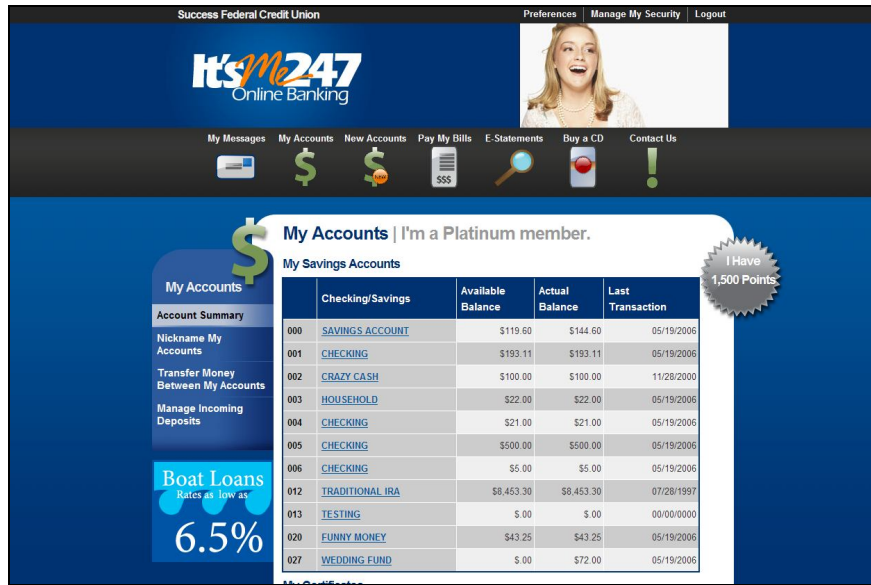

Blue Steel

Dark Blue

Light Blue

Orange

Silver

Carbon

Black

 pixel at [1224;987]
 HEX 0x000000
 HTML #000000
 RGB (0,0,0)
 CMYK (0,0,0,100)
 HSV (0,0,0)