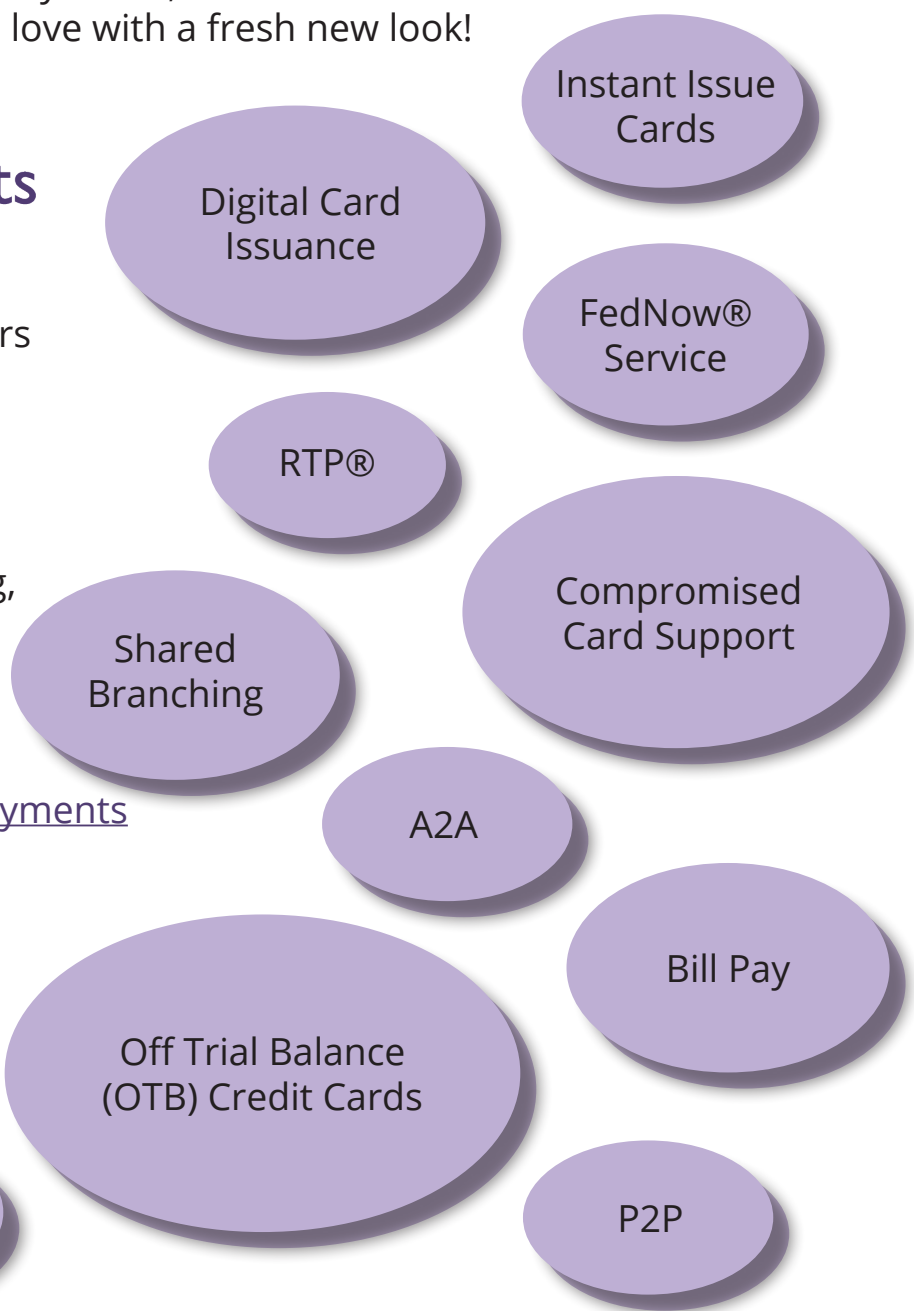

As part of CU*Answers Management Services, CU*Answers Cards & Payments is your one-stop location for ALL EFT related information.

We are here to help with all your plastics, bill pay, shared branching, and instant payment needs!

Visit the store today to view the services currently offered!

store.cuanswers.com/cardsandpayments